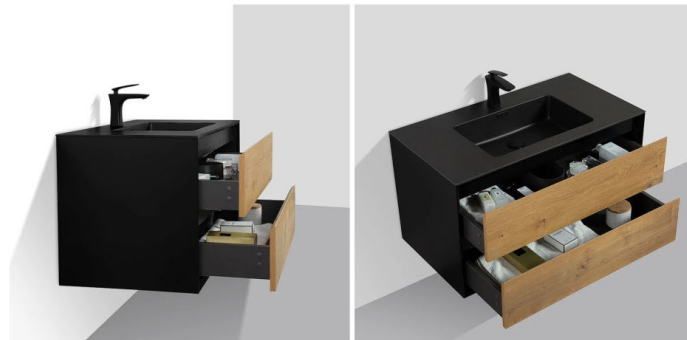

3110-2

Plywood With Lacquer
Vanity: 80cm(60/80/100/120cm)
Resin Top/sintered Stone Top
Ceramic Basin

3111

Cabinet: 746*480*400mm (60/80/90/100/120cm)
 Basin: 750*485*160mm
 Mirror: 75*80cm

1. Materials: MDF/plywood 1.5cm Front Melamine Veneer, 1.8cm Side Panels With Lacquer, 45 Degree For Outside Cabinet Body
2. LED Mirror Cabinet: Mirror With Led Light, One Press Button
3. Accessories: Two Section Soft Close(bofeibu)
4. Basin: Ceramic Basin

3112

Cabinet: 140cm(60/80/90/100/120cm)
 Single(Double) Ceramic basin
 LED Mirror

1. Materials: MDF/plywood 1.5cm Front Melamine Veneer, 1.8cm Side Panels With Lacquer, 45 Degree For Outside Cabinet Body
2. Led Mirror Cabinet: Mirror With Led Light, One Press Button
3. Two Section Soft Close(bofeibu)
4. Basin: Ceramic Basin

3113

Cabinet: 60/80/90/100cm (120/150cm)
 Resin Basin (Double Baisn)
 LED Mirror

1. MDF/Plywood 1.5cm Front Melamine Veneer, 1.8cm Side Panels With Lacquer
2. Resin Basin
3. 45° Oblique Invisible Drawer Handle, Two Section Soft Close
4. LED Mirror

3113-2

Cabinet: 60/80/90/100cm (120/150cm)
 Resin Basin (Double Baisn)
 LED Mirror

1. MDF/Plywood 1.5cm Front Melamine Veneer, 1.8cm Side Panels With Lacquer
2. Resin Basin
3. 45° Oblique Invisible Drawer Handle, Two Section Soft Close
4. Led Mirror