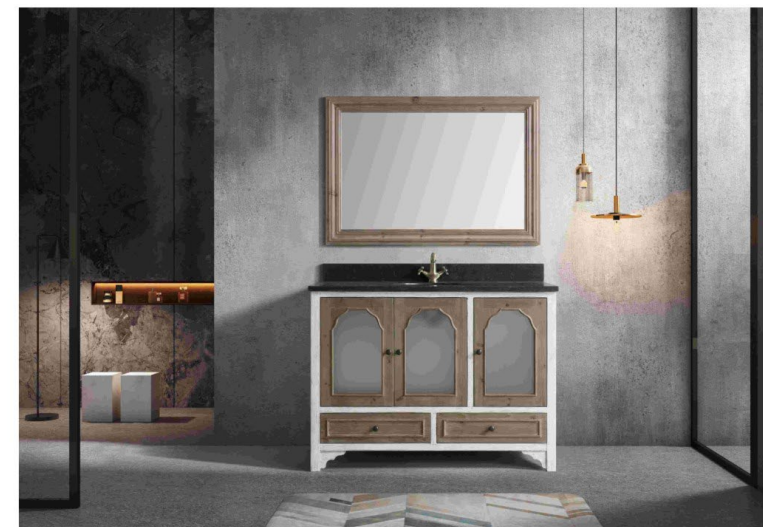

4035

Cabinet Material: Solid Wood
Cabinet:120*55*87.5cm
Bluestone top
Ceramic basin
Mirror:120*80*2.5cm

Material

2.5cm blue stone top, two section soft close

Wood Species

Solid wood