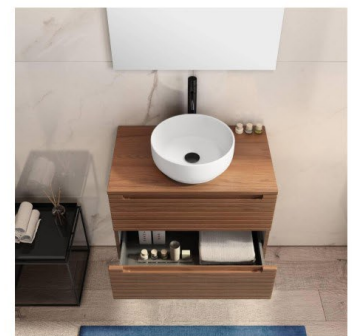

3130

Cabinet: 100*46*50cm(80/120/140cm)

- 1.MDF fluted wood finish with PVC film
- 2.resin basin
- 3.one door+ two drawers, DTC two section soft close
- 4.LED mirror

3131

Cabinet: 80*46*50cm(60/80/100/120cm)
Mirror:70*90*0.5cm

- 1.MDF fluted wood finish with PVC film
- 2.Resin basin
- 3.Two drawers, DTC two section soft close