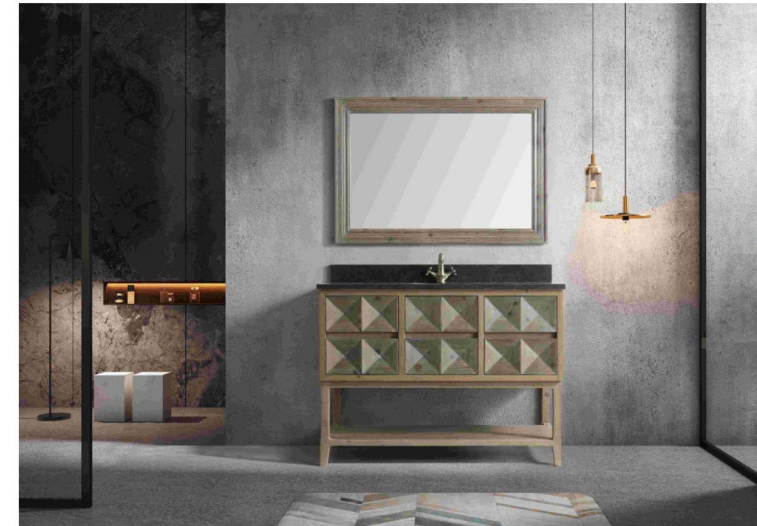

4038

Cabinet Material: Solid Wood
Cabinet:120*55*87.5cm
Bluestone top
Ceramic basin
Mirror:120*80*2.5cm

Material

2.5cm blue stone top,
two section soft close

Wood Species

Solid wood