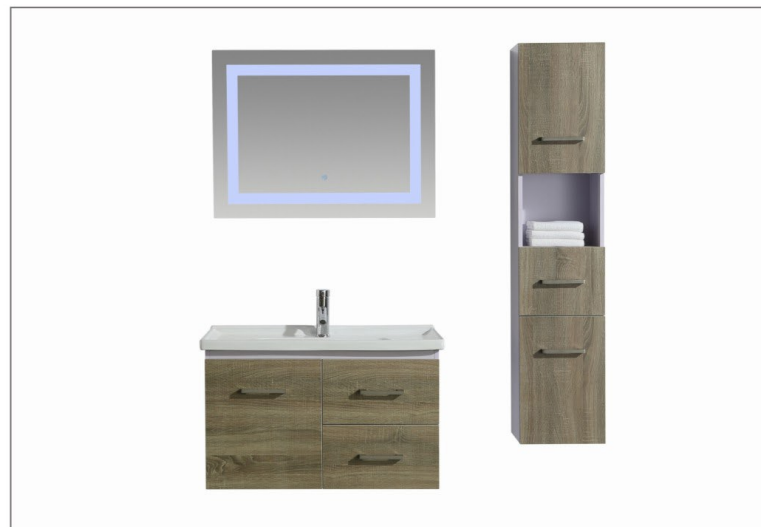

7182-80

Main cabinet: 80x50x48CM
Mirror: 80x17x62CM
Side cabinets: 30x25x 140CM

Material

MDF Cabinet With Melamine Veneer, Soft- Closed Fitting, LED Mirror

7185-60

Main Cabinets: 60x46x50cm
 Mirror: 60x6.5x80cm
 Side Cabinets: 30x25x140cm

Material

MDF Cabinet With Melamine Veneer,
 Soft- Closed Fitting,
 LED Mirror

7188-80

Main Cabinets: 80x50x58cm
 Mirror: 80x6.5x60cm
 Side Cabinets: 30x25x100cm

Material

MDF Cabinet With Melamine Veneer,
 Soft- Closed Fitting,
 LED Mirror

7185-80

Main Cabinets: 80x46x50cm
 Mirror: 80x6.5x80cm
 Side Cabinets: 30x25x140cm

Material

MDF Cabinet With Melamine Veneer,
 Soft- Closed Fitting,
 LED Mirror

7188-100

Main Cabinets: 100x50x58cm
 Mirror: 100x6.5x60cm
 Side Cabinets: 30x25x100cm