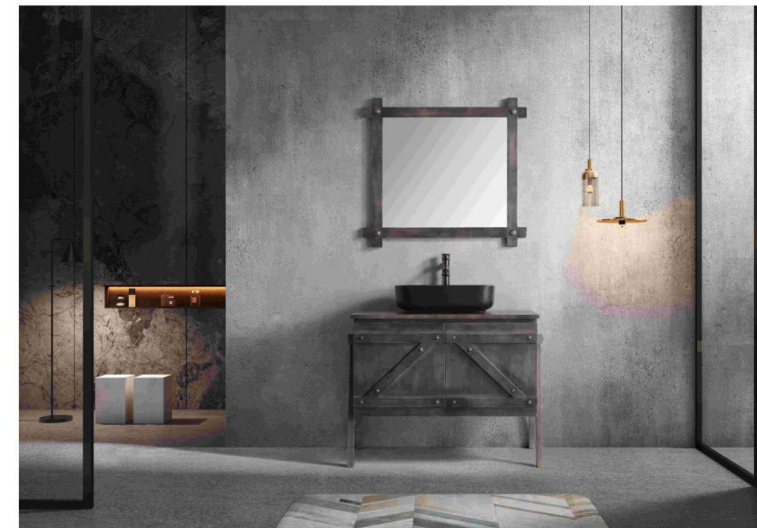

4039

Cabinet Material: Solid Wood
Cabinet:90*50*77cm
Bluestone top
Ceramic basin on the top
Ceramic basin
Mirror:120*80*2.5cm

Material

2.5cm blue stone top,
two section soft close

Wood Species

Solid wood