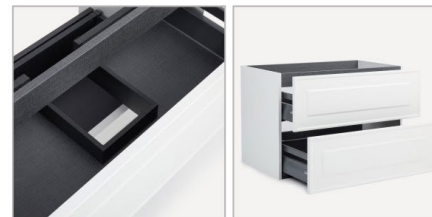

5001

Cabinet size: 60 80 90 120cm
 1. MDF Front Surface Fluted With PVC film, MDF For Side Panel with PVC film, inside with melamine veneer
 2. With white resin basin
 3. Two drawers with full extension soft-close.
 4. Without mirror.

5002

Cabinet size: 60 80 90 120cm
 1. Materials: MDF With lacquer, inside with melamine veneer
 2. With white resin basin
 3. Two drawers with full extension soft-close.
 4. Without mirror

5003

Cabinet: 90*45*46cm (60/80/100/120cm)
 Mirror: 90*70*0.5cm
 1. MDF with lacquer or MDF with PVC film
 2. Ceramic or resin basin
 3. Two drawers, DTC two section soft close
 4. 5mm silver mirror