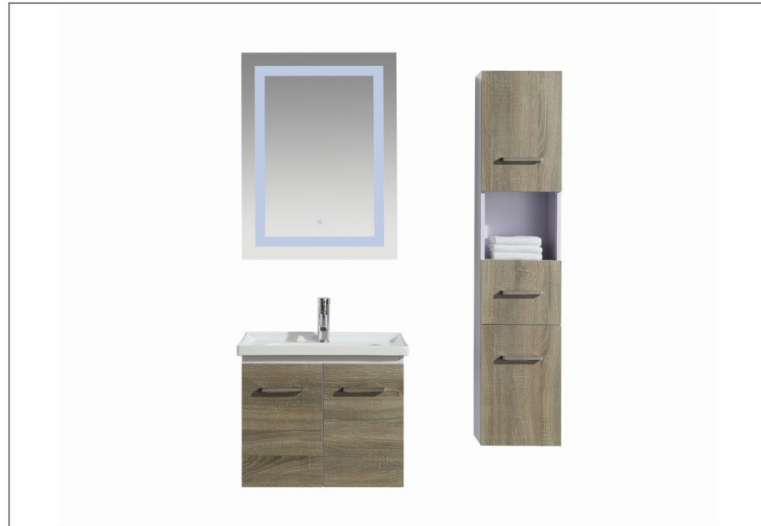

7172-60

Cabinet : 60x39x49cm
Mirror : 60x 80cm

Material

MDF material with melamine finish for cabinet, ceramic basin, 2 soft- closed drawers. Simple mirror

7180-80

Main cabinet: 80x50x90CM
Mirror: 80x 17x62CM
Side cabinets: 30x25x 140CM

Material

MDF Cabinet With Melamine Veneer, Soft- Closed Fitting, LED Mirror

7172-70-HZ1632

Cabinet : 70x39x49cm
Mirror : 60x 80cm

Material

MDF material with melamine finish for cabinet, ceramic basin, 2 soft- closed drawers. Simple mirror

7182-80

Main cabinet: 80x50x48CM
Mirror: 80x17x62CM
Side cabinets: 30x25x 140CM

Material

MDF Cabinet With Melamine Veneer, Soft- Closed Fitting, LED Mirror

7185-60

Main Cabinets: 60x46x50cm
 Mirror: 60x6.5x80cm
 Side Cabinets: 30x25x140cm