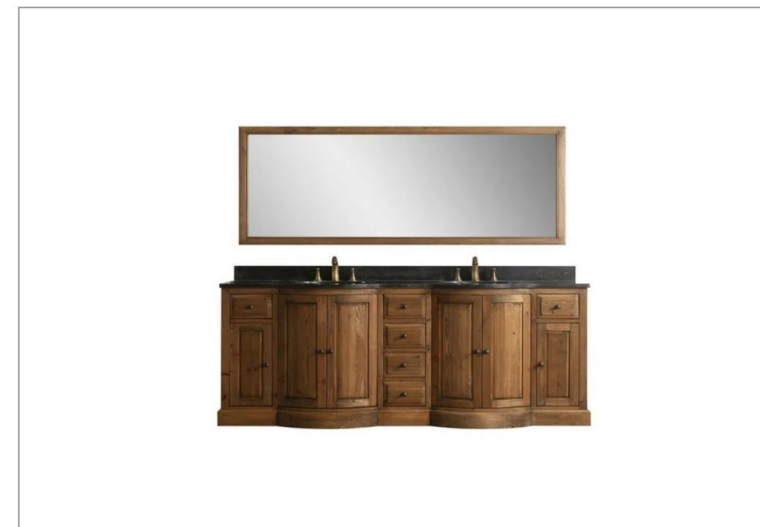

4028

Cabinet:200*60*86cm
Bluestone top
Ceramic basin
Mirror:190*80cm

Material

fir Bluestone counter top with
10cm backsplash,
oval undermounted sink ,
ceramic undermount sink
CUPC

Wood Species

Fir Wood