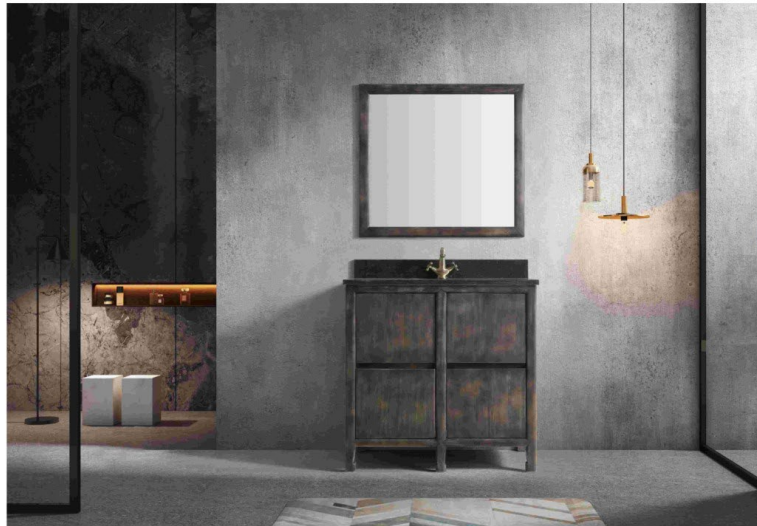

Pine Wood

4035

Cabinet Material: Solid Wood
Cabinet:120*55*87.5cm
Bluestone top
Ceramic basin
Mirror:120*80*2.5cm

Material

2.5cm blue stone top, two section soft close

Wood Species

Solid wood

4036