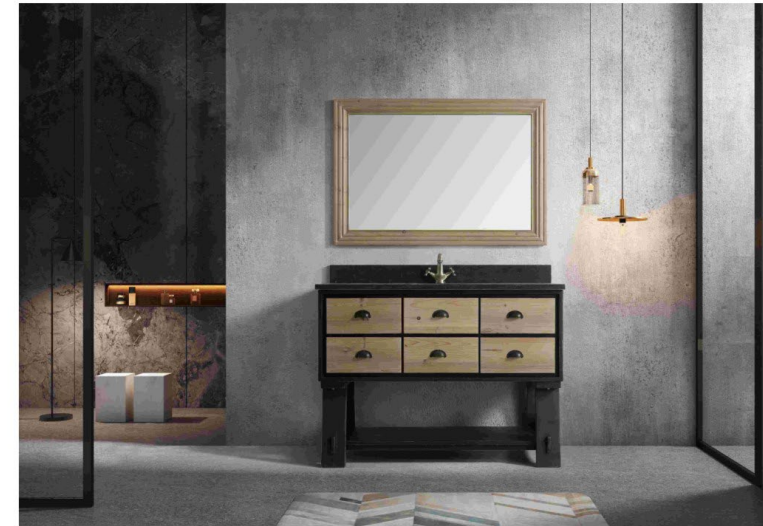

4034

Cabinet Material: Solid Wood
Cabinet:120*55*87.5cm
Bluestone top
Ceramic basin
Mirror:120*80*2.5cm

Material

2.5cm blue stone top, two section soft close

Wood Species

Solid wood