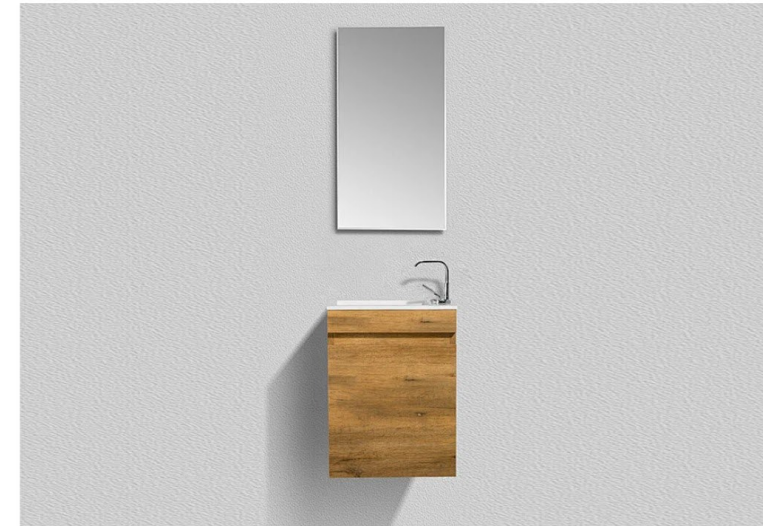

3007

Vanity: 80cm(60/100/120cm)

- 1.MDF with PVC film
- 2.Ceramic or resin basin
- 3.Mirror cabinet
- 4.Two drawers, DTC two sections soft close

3026

Cabinet: 80cm(60/100/120cm)

- 1.MDF with melamine
- 2.Ceramic basin, wooden top
- 3.LED round Mirror
- 4.two drawer, DTC two sections soft close