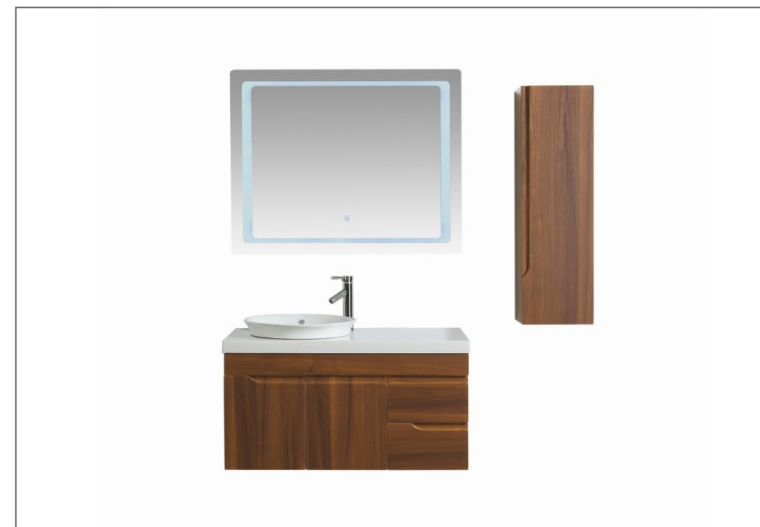

7188-100

Main Cabinets: 100x50x58cm
Mirror: 100x6.5x60cm
Side Cabinets: 30x25x100cm

Material

MDF Cabinet With Melamine Veneer,
Soft- Closed Fitting,
LED Mirror