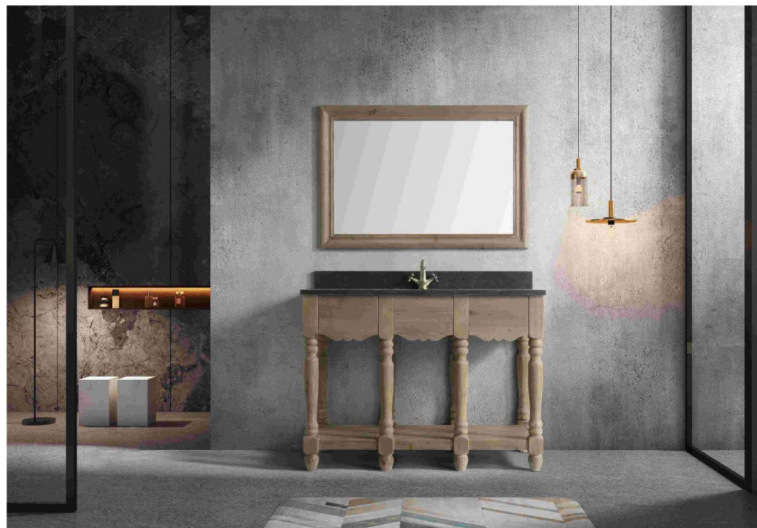

4037

Cabinet Material: Solid Wood
Cabinet:90*55*87.5cm
Bluestone top
Ceramic basin
Mirror:90*80*2.5cm

Material

2.5cm blue stone top,
two section soft close

Wood Species

Solid wood