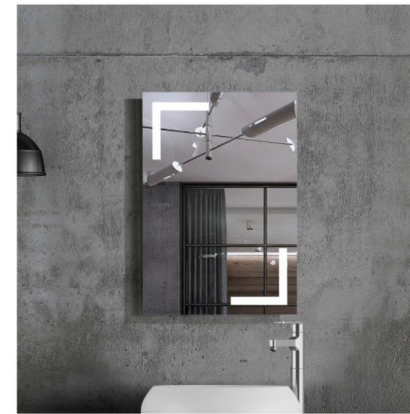

Solid wood

LED Mirror

The soft and clear mirror illuminates every moment of beauty.

Simple and clean design, with intelligent technology and large storage.

OL-4001

OL-4008

OL-4009

OL-4010