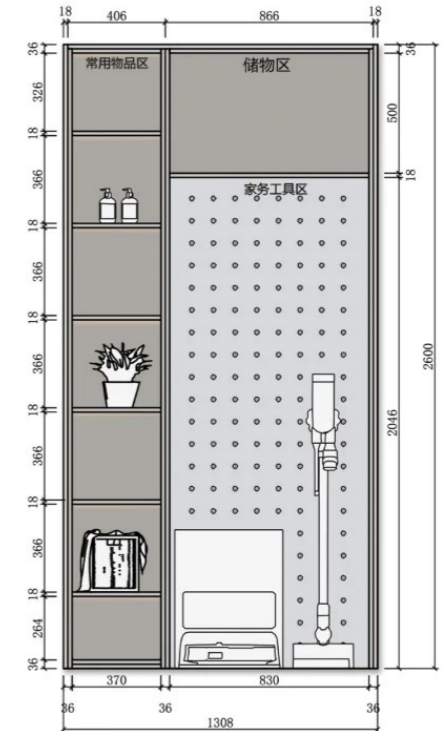

櫥櫃系列/ kitchen Cabinet Series

櫥櫃系列/ kitchen Cabinet Series

櫥櫃系列/ kitchen Cabinet Series

櫥櫃系列/ kitchen Cabinet Series

櫥櫃系列/ kitchen Cabinet Series

櫥櫃系列/ kitchen Cabinet Series

衣帽间系列 / Cloakroom series

酒柜 餐边柜系列 /Wine cabinet/Sideboard cabinet

酒柜 餐边柜系列 /Wine cabinet/Sideboard cabinet

酒柜 餐边柜系列 /Wine cabinet/Sideboard cabinet

酒柜 餐边柜系列 /Wine cabinet/Sideboard cabinet

酒柜 餐边柜系列 /Wine cabinet/Sideboard cabinet

酒柜 餐边柜系列 /Wine cabinet/Sideboard cabinet

酒柜 餐边柜系列 /Wine cabinet/Sideboard cabinet

酒柜 餐边柜系列 /Wine cabinet/Sideboard cabinet

酒柜 餐边柜系列 /Wine cabinet/Sideboard cabinet

阳台洗衣柜做法不同宽度各两个方案

1.3 m 布局&尺寸