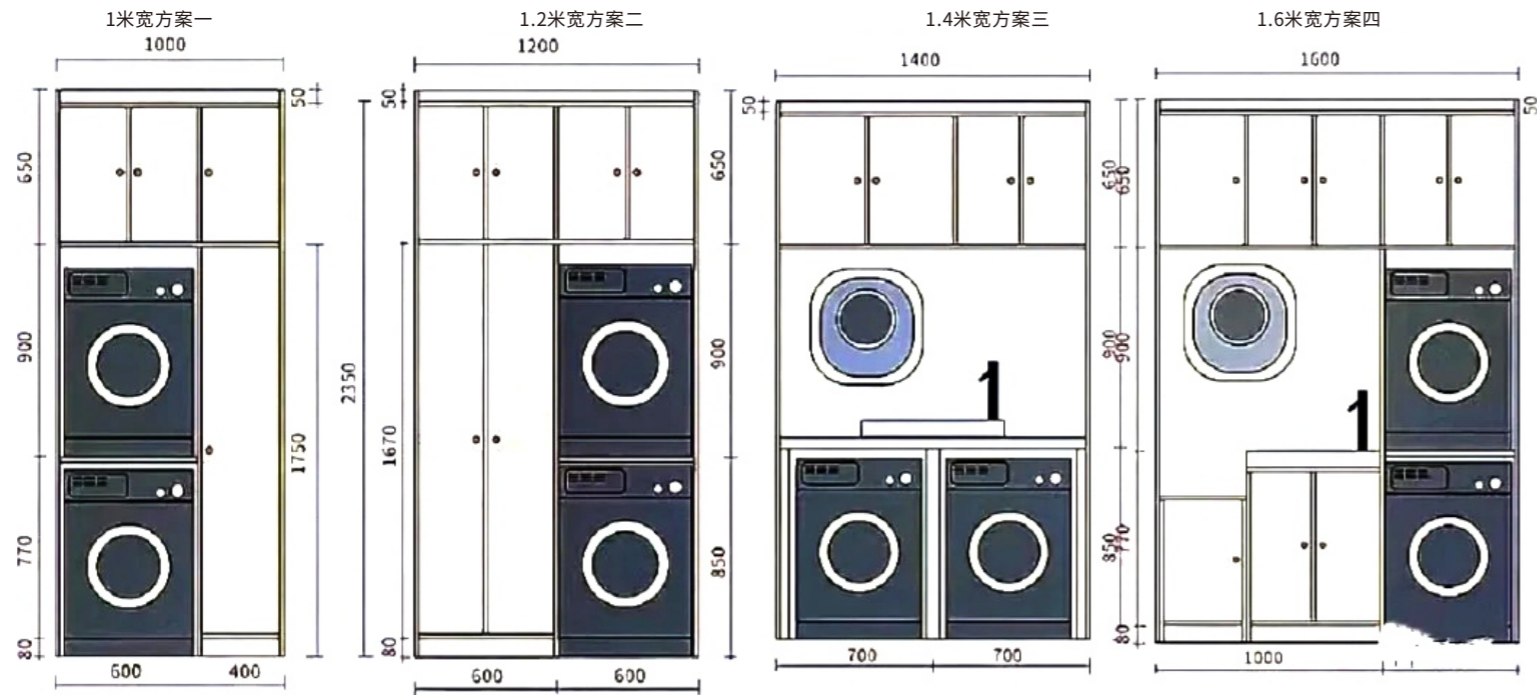

酒柜 餐边柜系列 /Wine cabinet/Sideboard cabinet

酒柜 餐边柜系列 /Wine cabinet/Sideboard cabinet

酒柜 餐边柜系列 /Wine cabinet/Sideboard cabinet

酒柜 餐边柜系列 /Wine cabinet/Sideboard cabinet

酒柜 餐边柜系列 /Wine cabinet/Sideboard cabinet

酒柜 餐边柜系列 /Wine cabinet/Sideboard cabinet

酒柜 餐边柜系列 /Wine cabinet/Sideboard cabinet

酒柜 餐边柜系列 /Wine cabinet/Sideboard cabinet

阳台洗衣柜做法不同宽度各两个方案

1.3 m 布局&尺寸