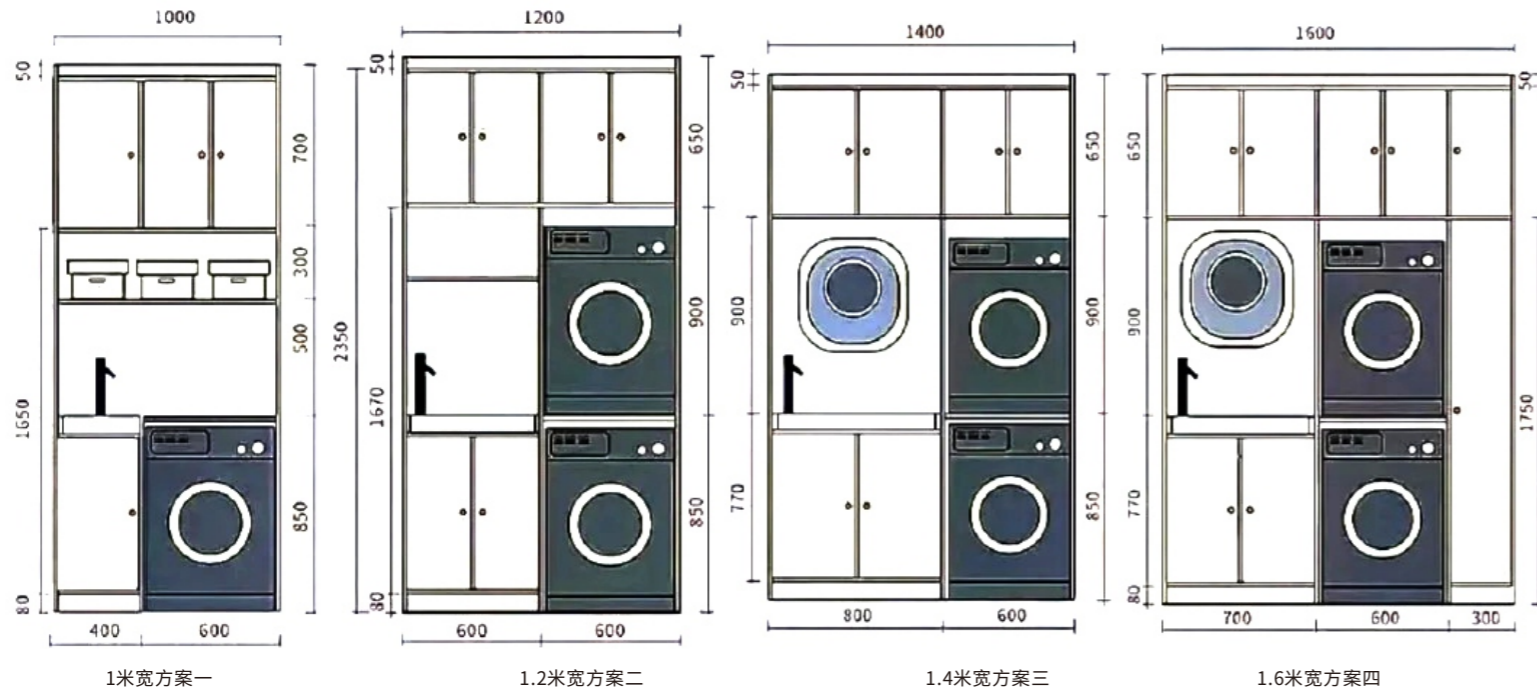

酒柜 餐边柜系列 /Wine cabinet/Sideboard cabinet

酒柜 餐边柜系列 /Wine cabinet/Sideboard cabinet

酒柜 餐边柜系列 /Wine cabinet/Sideboard cabinet

酒柜 餐边柜系列 /Wine cabinet/Sideboard cabinet

酒柜 餐边柜系列 /Wine cabinet/Sideboard cabinet

酒柜 餐边柜系列 /Wine cabinet/Sideboard cabinet

酒柜 餐边柜系列 /Wine cabinet/Sideboard cabinet

酒柜 餐边柜系列 /Wine cabinet/Sideboard cabinet

阳台洗衣柜做法不同宽度各两个方案

1.3 m 布局&尺寸