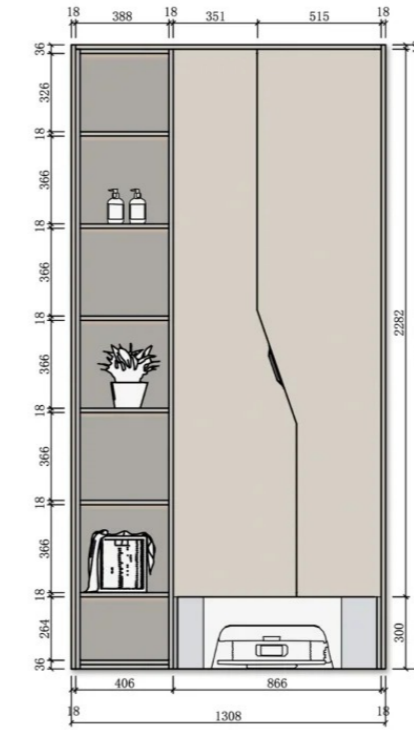

櫥櫃系列/ kitchen Cabinet Series

櫥櫃系列/ kitchen Cabinet Series

櫥櫃系列/ kitchen Cabinet Series

櫥櫃系列/ kitchen Cabinet Series

櫥櫃系列/ kitchen Cabinet Series

櫥櫃系列/ kitchen Cabinet Series

衣帽间系列 / Cloakroom series

酒柜 餐边柜系列 /Wine cabinet/Sideboard cabinet

酒柜 餐边柜系列 /Wine cabinet/Sideboard cabinet

酒柜 餐边柜系列 /Wine cabinet/Sideboard cabinet

酒柜 餐边柜系列 /Wine cabinet/Sideboard cabinet

酒柜 餐边柜系列 /Wine cabinet/Sideboard cabinet

酒柜 餐边柜系列 /Wine cabinet/Sideboard cabinet

酒柜 餐边柜系列 /Wine cabinet/Sideboard cabinet

酒柜 餐边柜系列 /Wine cabinet/Sideboard cabinet

酒柜 餐边柜系列 /Wine cabinet/Sideboard cabinet

阳台洗衣柜做法不同宽度各两个方案

1.3 m 布局&尺寸